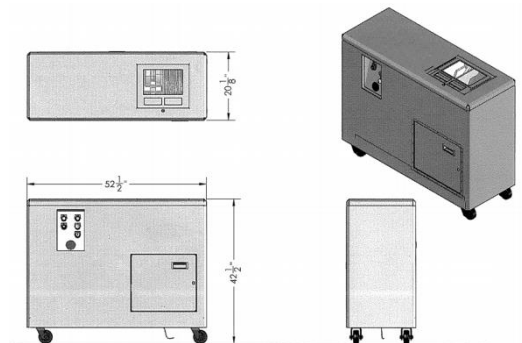

### MODEL AMS-150HD-SSD & AMS-300HD-SSD

The **AMS-150HD-SSD** and **AMS-300HD-SSD Shredders** have dual head cutting chambers that will shred solid state hard drives, flash drives and thumb drives on one side and rotary hard drives on the other. Each chamber has its own shred width, infeed slot, throughput rate and discharge bin. Only one cutting chamber may be used at a time and it can only be used for its intended e-scrap. These SSD shredders may be stationary or placed in trucks for mobile hard drive shredding.

## SPECIFICATIONS

Motor	1.5 or 3 HP
Infeed Slots	5" W x 2" H
Twin Discharge Bins	18" L x 9" W x 13" H
Voltage	120/208/230/460v
Warranty	One Year
Dimensions	21" L x 53" W x 44" H
Weight	1600-2000 lbs